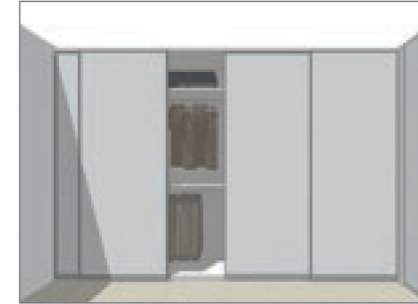

Cửa trượt

Cửa trượt truyền thống hoặc cửa trượt treo với phần khung cửa bằng nhôm được sơn tĩnh điện, sơn mài hoặc ốp gỗ veneer tùy chỉnh theo yêu cầu của khách hàng.

Có thể được sử dụng như vách ngăn phòng thẩm mỹ.

Sliding doors

Floor mounted or suspended sliding door system aluminium frame with anodized, lacquered or veneer wrapped surface.